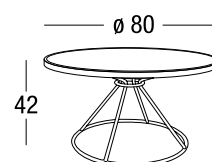

Design: Technical Emotions
Product: Round coffee table
Sizes: **cm Ø80x42h (Ø32"x17"h)**

FEATURES

Frame: 304 stainless steel and aluminum top
Polyester powder coating (Akzo Nobel)

Glides: Nylon PA6

Finishings: Champagne, Graphite

Net weight unit 12

Gross weight 16

Units per package 2

Packages sizes base cm 59x59x42h
frame cm 83x83x5h

Packages sizes m³ 0,18

Stackable NO

FINISHINGS

UV, marine environment, scratch resistant